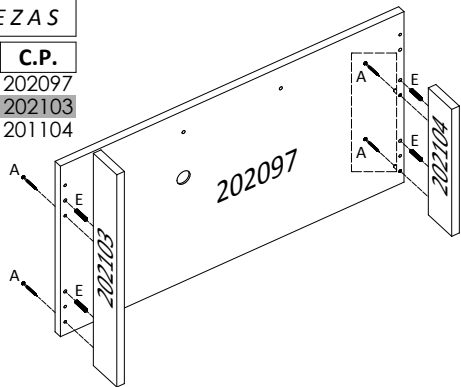

1º PASSO | STEP | PASO

PEÇAS
PIECES
PIEZAS

S.M.	C.P.
01	202097
02	202103
03	201104