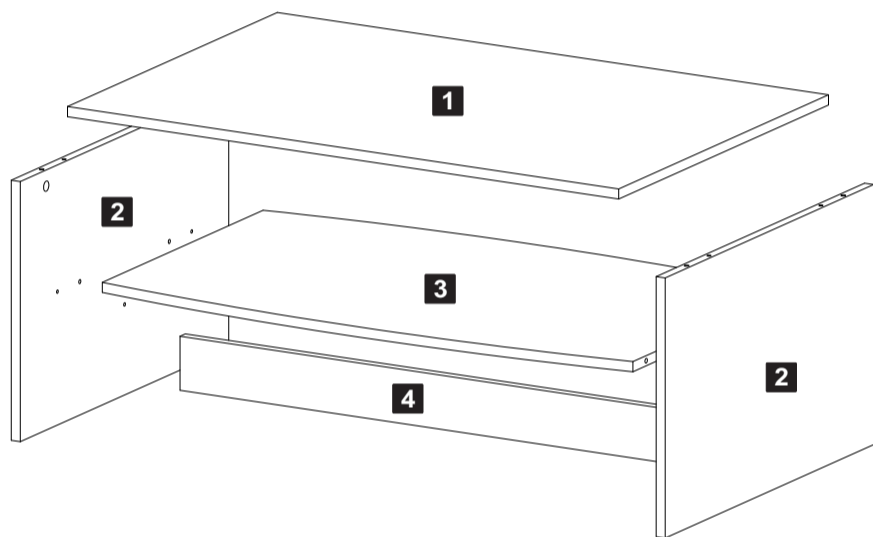

For cleaning, use a dry and soft cloth. Do not use abrasive materials or alcohol.

Descrição	Descripción	Description	Qtd
1-Tampo (910x600x15mm)	1-Tapa vidrio	1-Glass top	1
2-Lateral (385x596x15mm)	2-Lateral	2-Side	2
3-Prateleira (876x520x15mm)	3-Anaque	3-Shelf	1
4-Travessa (876x80x15mm)	4-Travesaño	4-Crosspiece	1