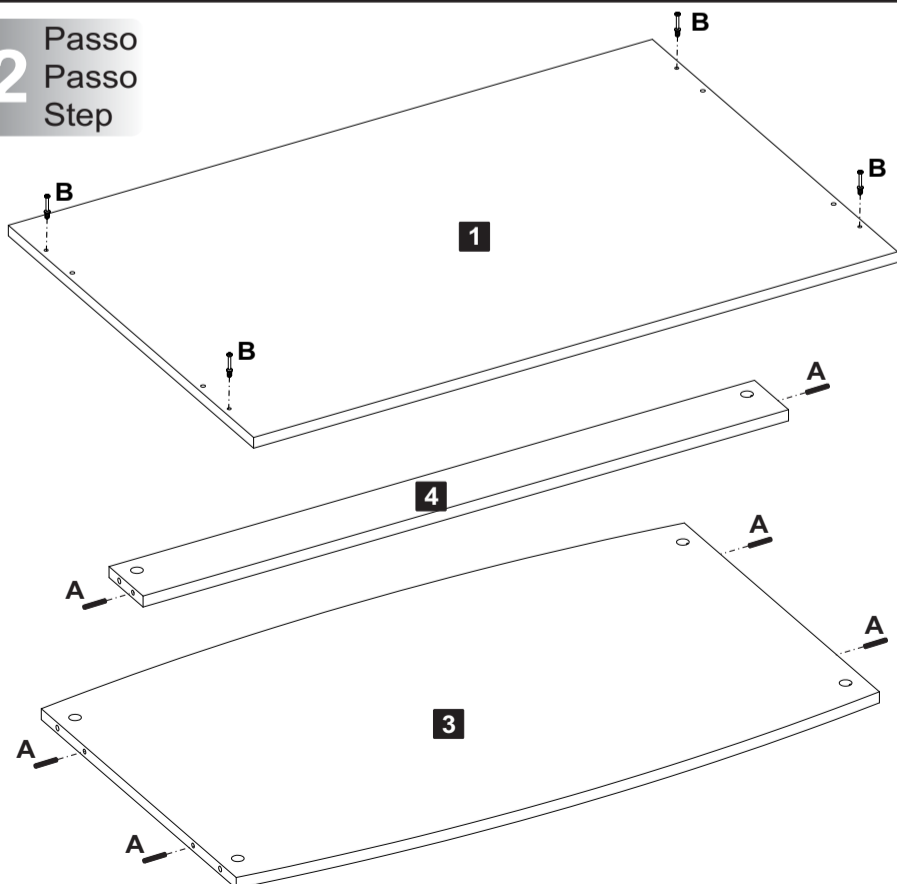

2 Passo
Passo
Step