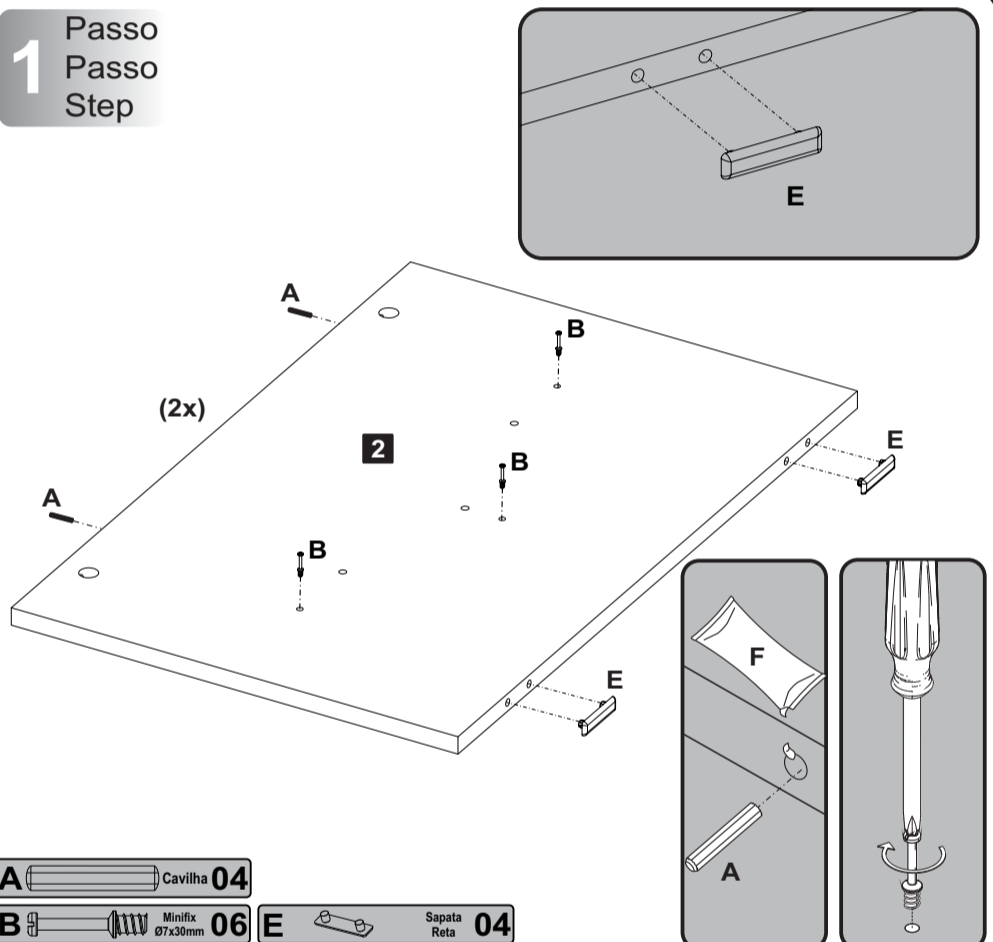

1 Passo
Passo
Step